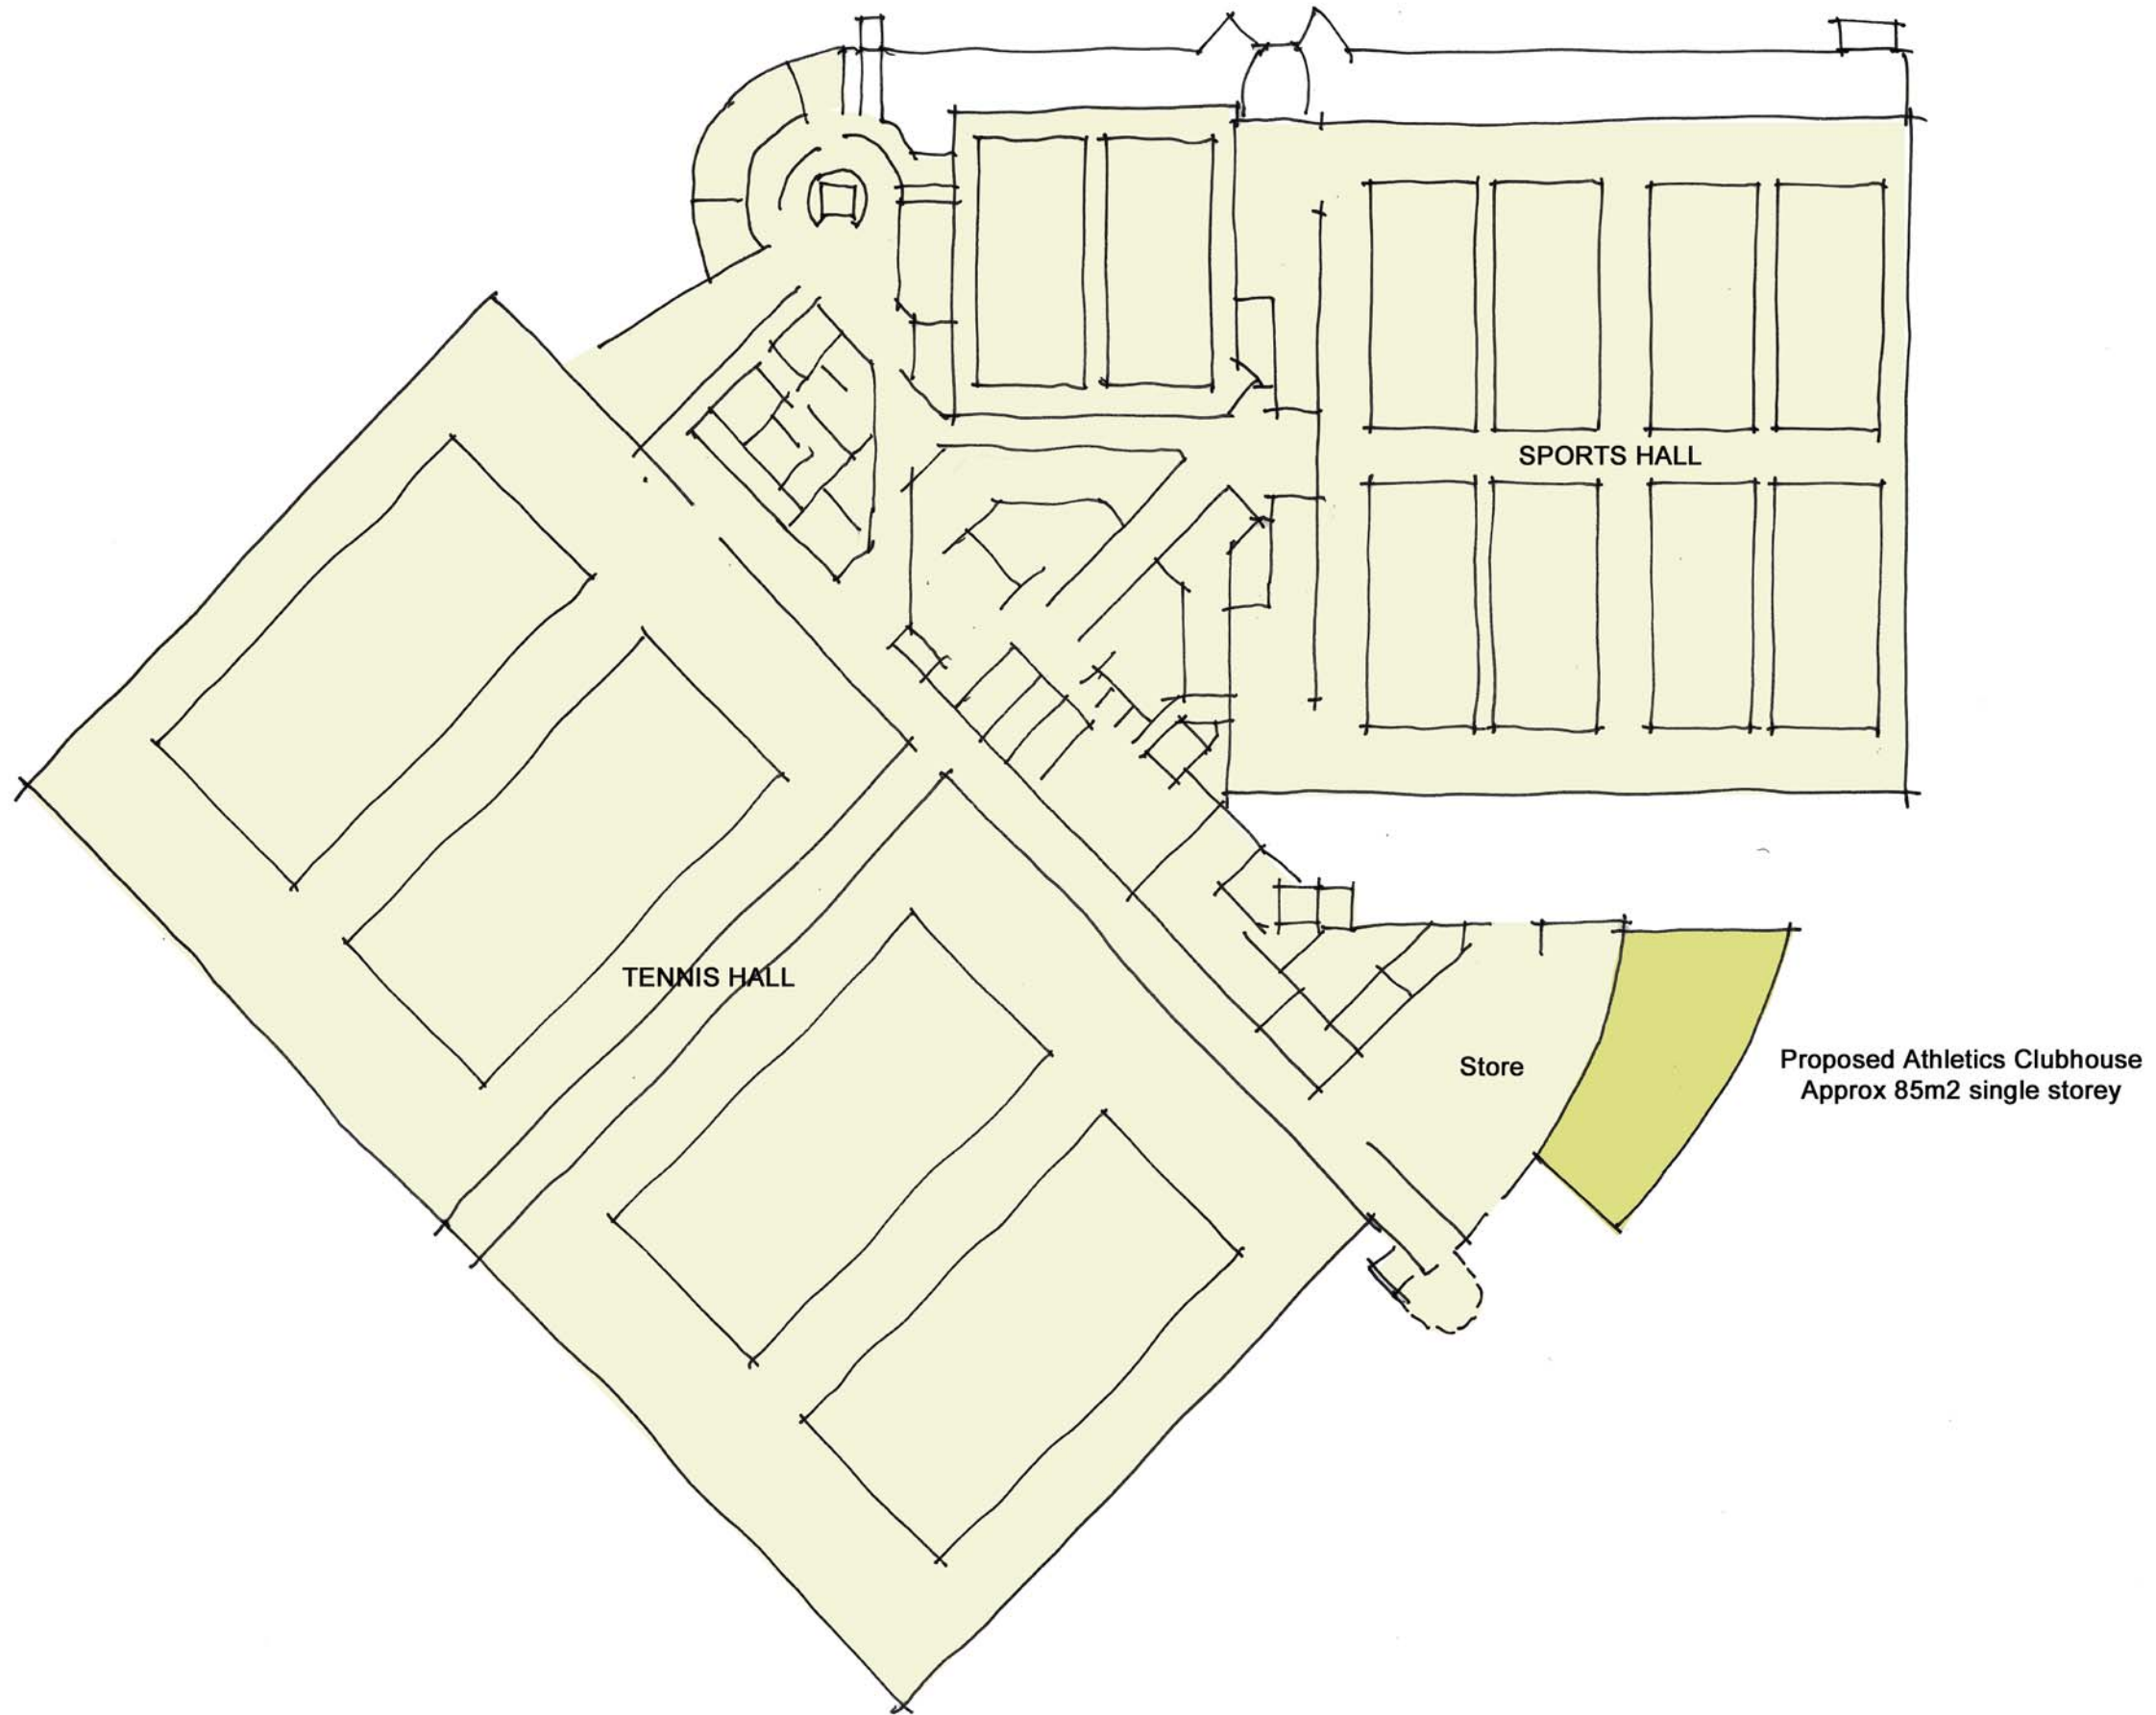

Proposed Athletics Clubhouse
Approx 85m² single storey

LOCATION PLAN (NTS)

Southend Athletics Club - Proposed Clubhouse | 12758 | Southend Tennis & Leisure Centre | Concept Plan 1 |

July 2012